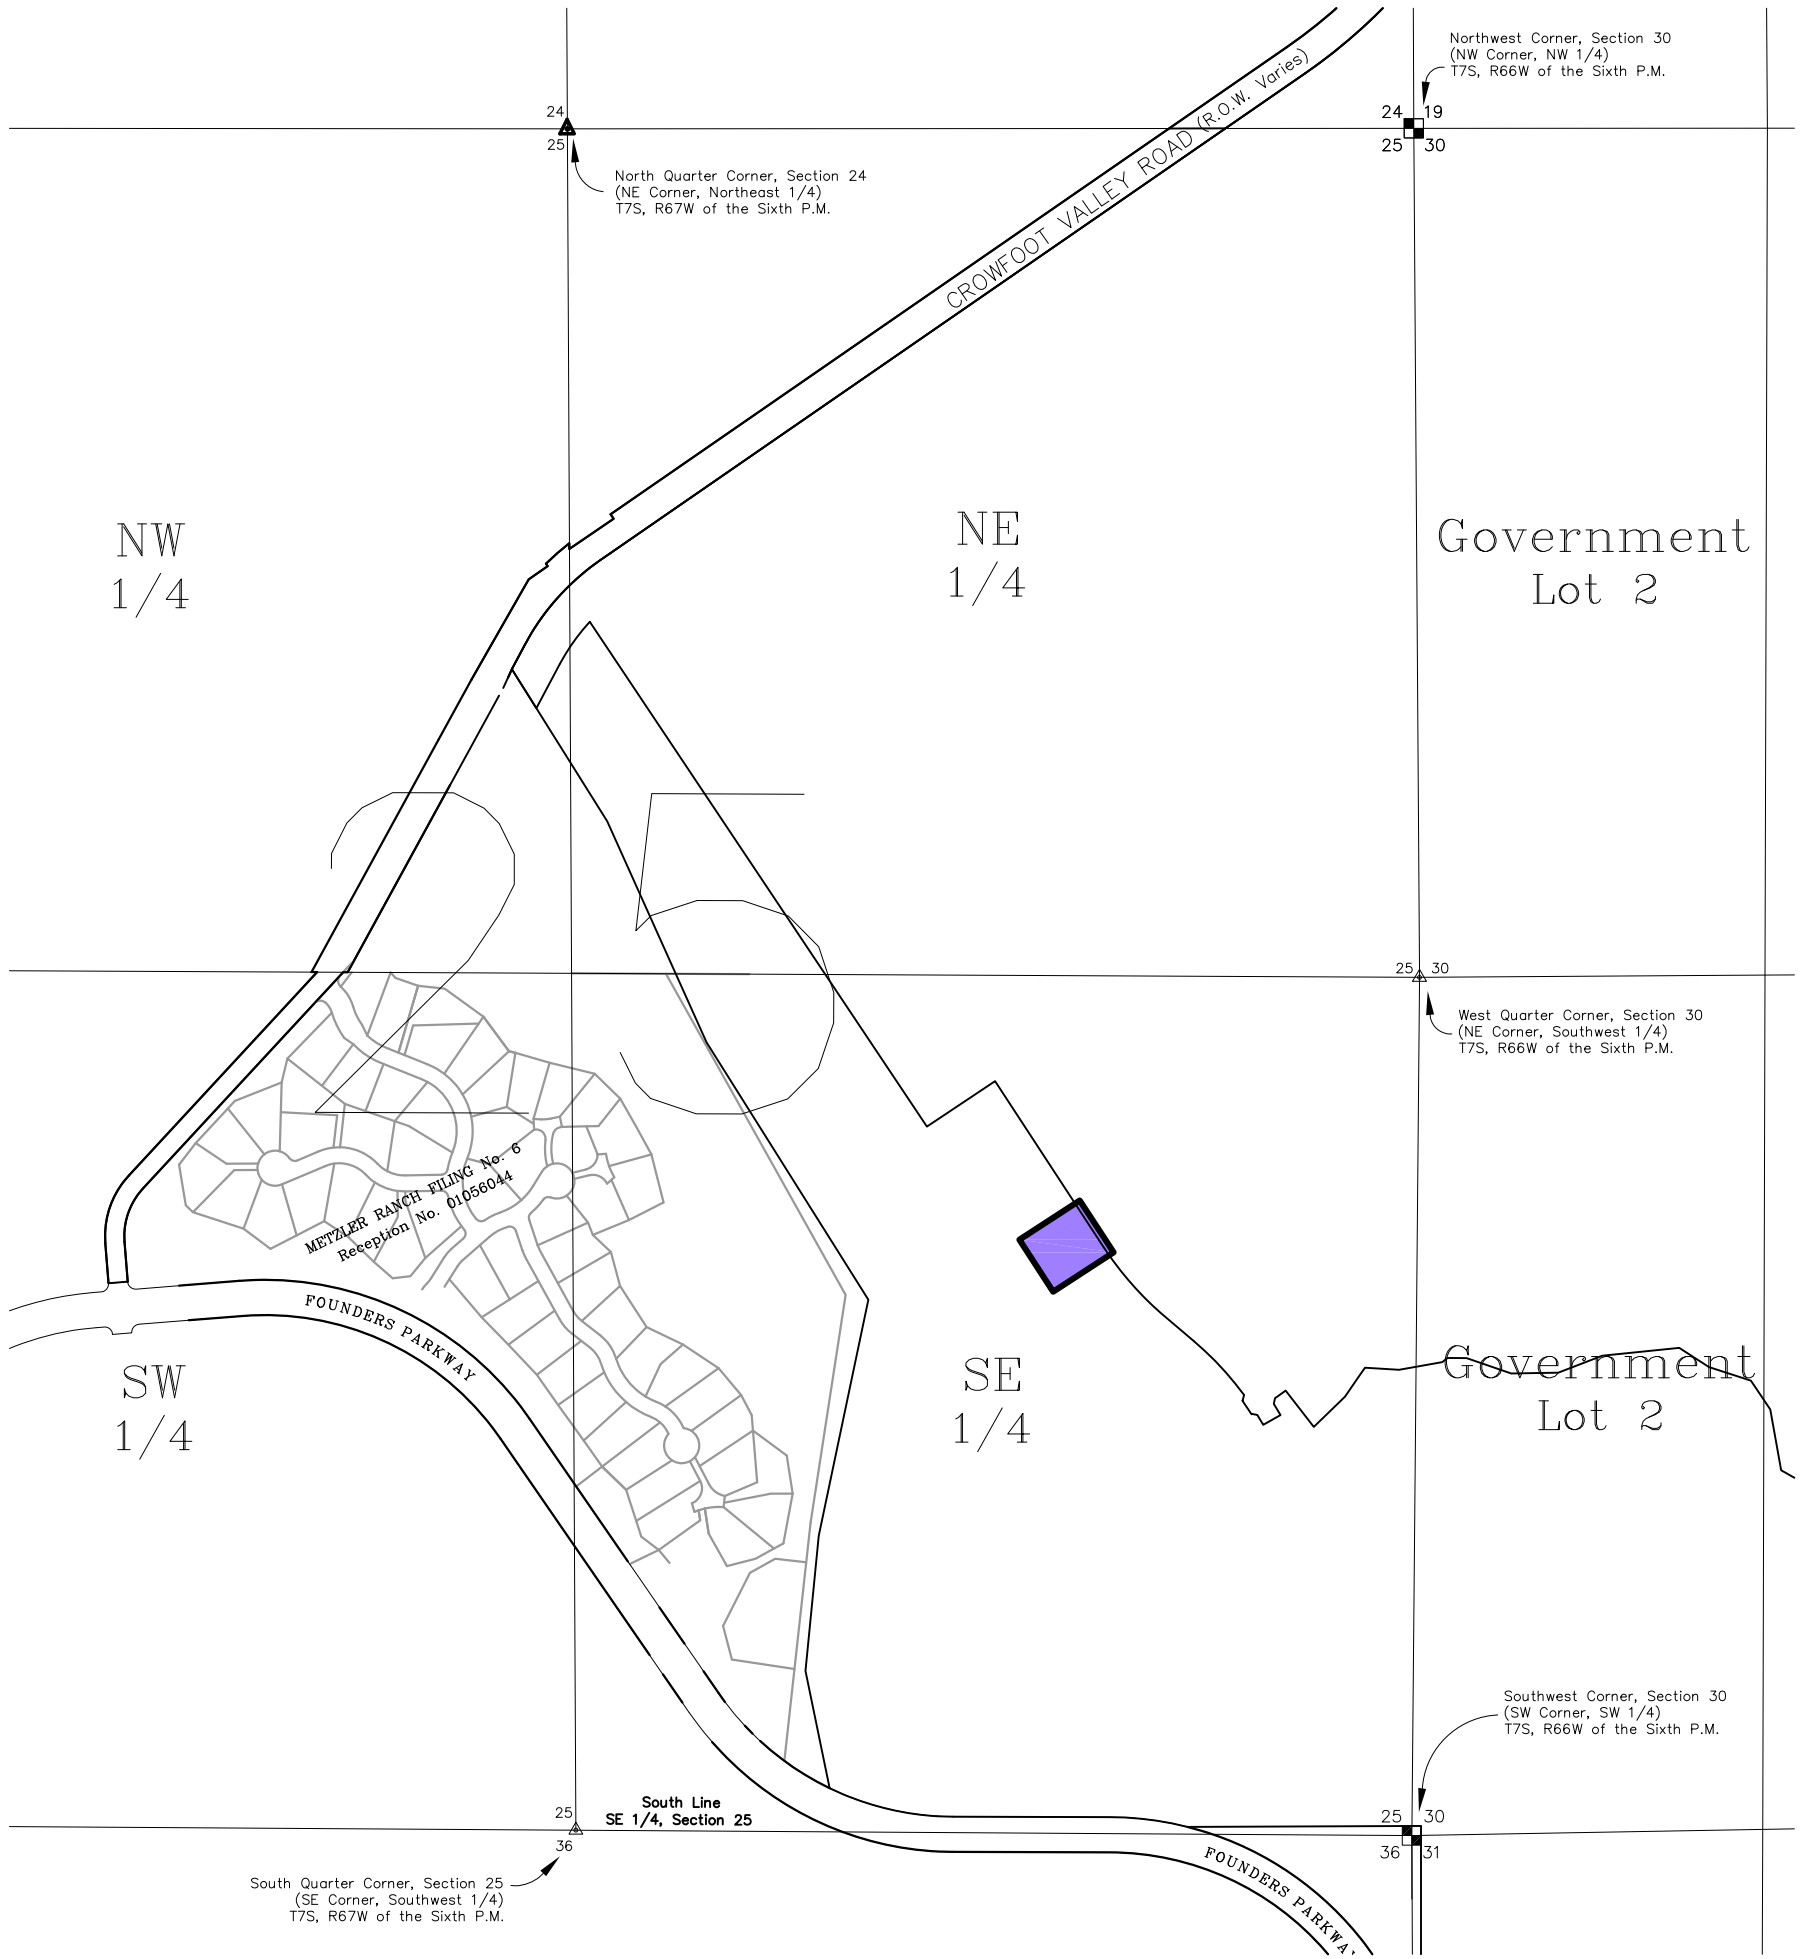

EXHIBIT OF DISTRICT PARCEL

600 0 600
SCALE: 1" = 600'

CROWFOOT DISTRICT 1

DATE: DECEMBER 22, 2009
PAGE 1 OF 1

R:\09.xxx.xxx (District Bndy)\dwg\Crowfoot Dist1 Map.dwg

Matrix Design Group, Inc.

Integrated Design Solutions 1601 Blake Street, Suite 200
Denver, CO 80202
Phone 303-572-0200
Fax 303-572-0202