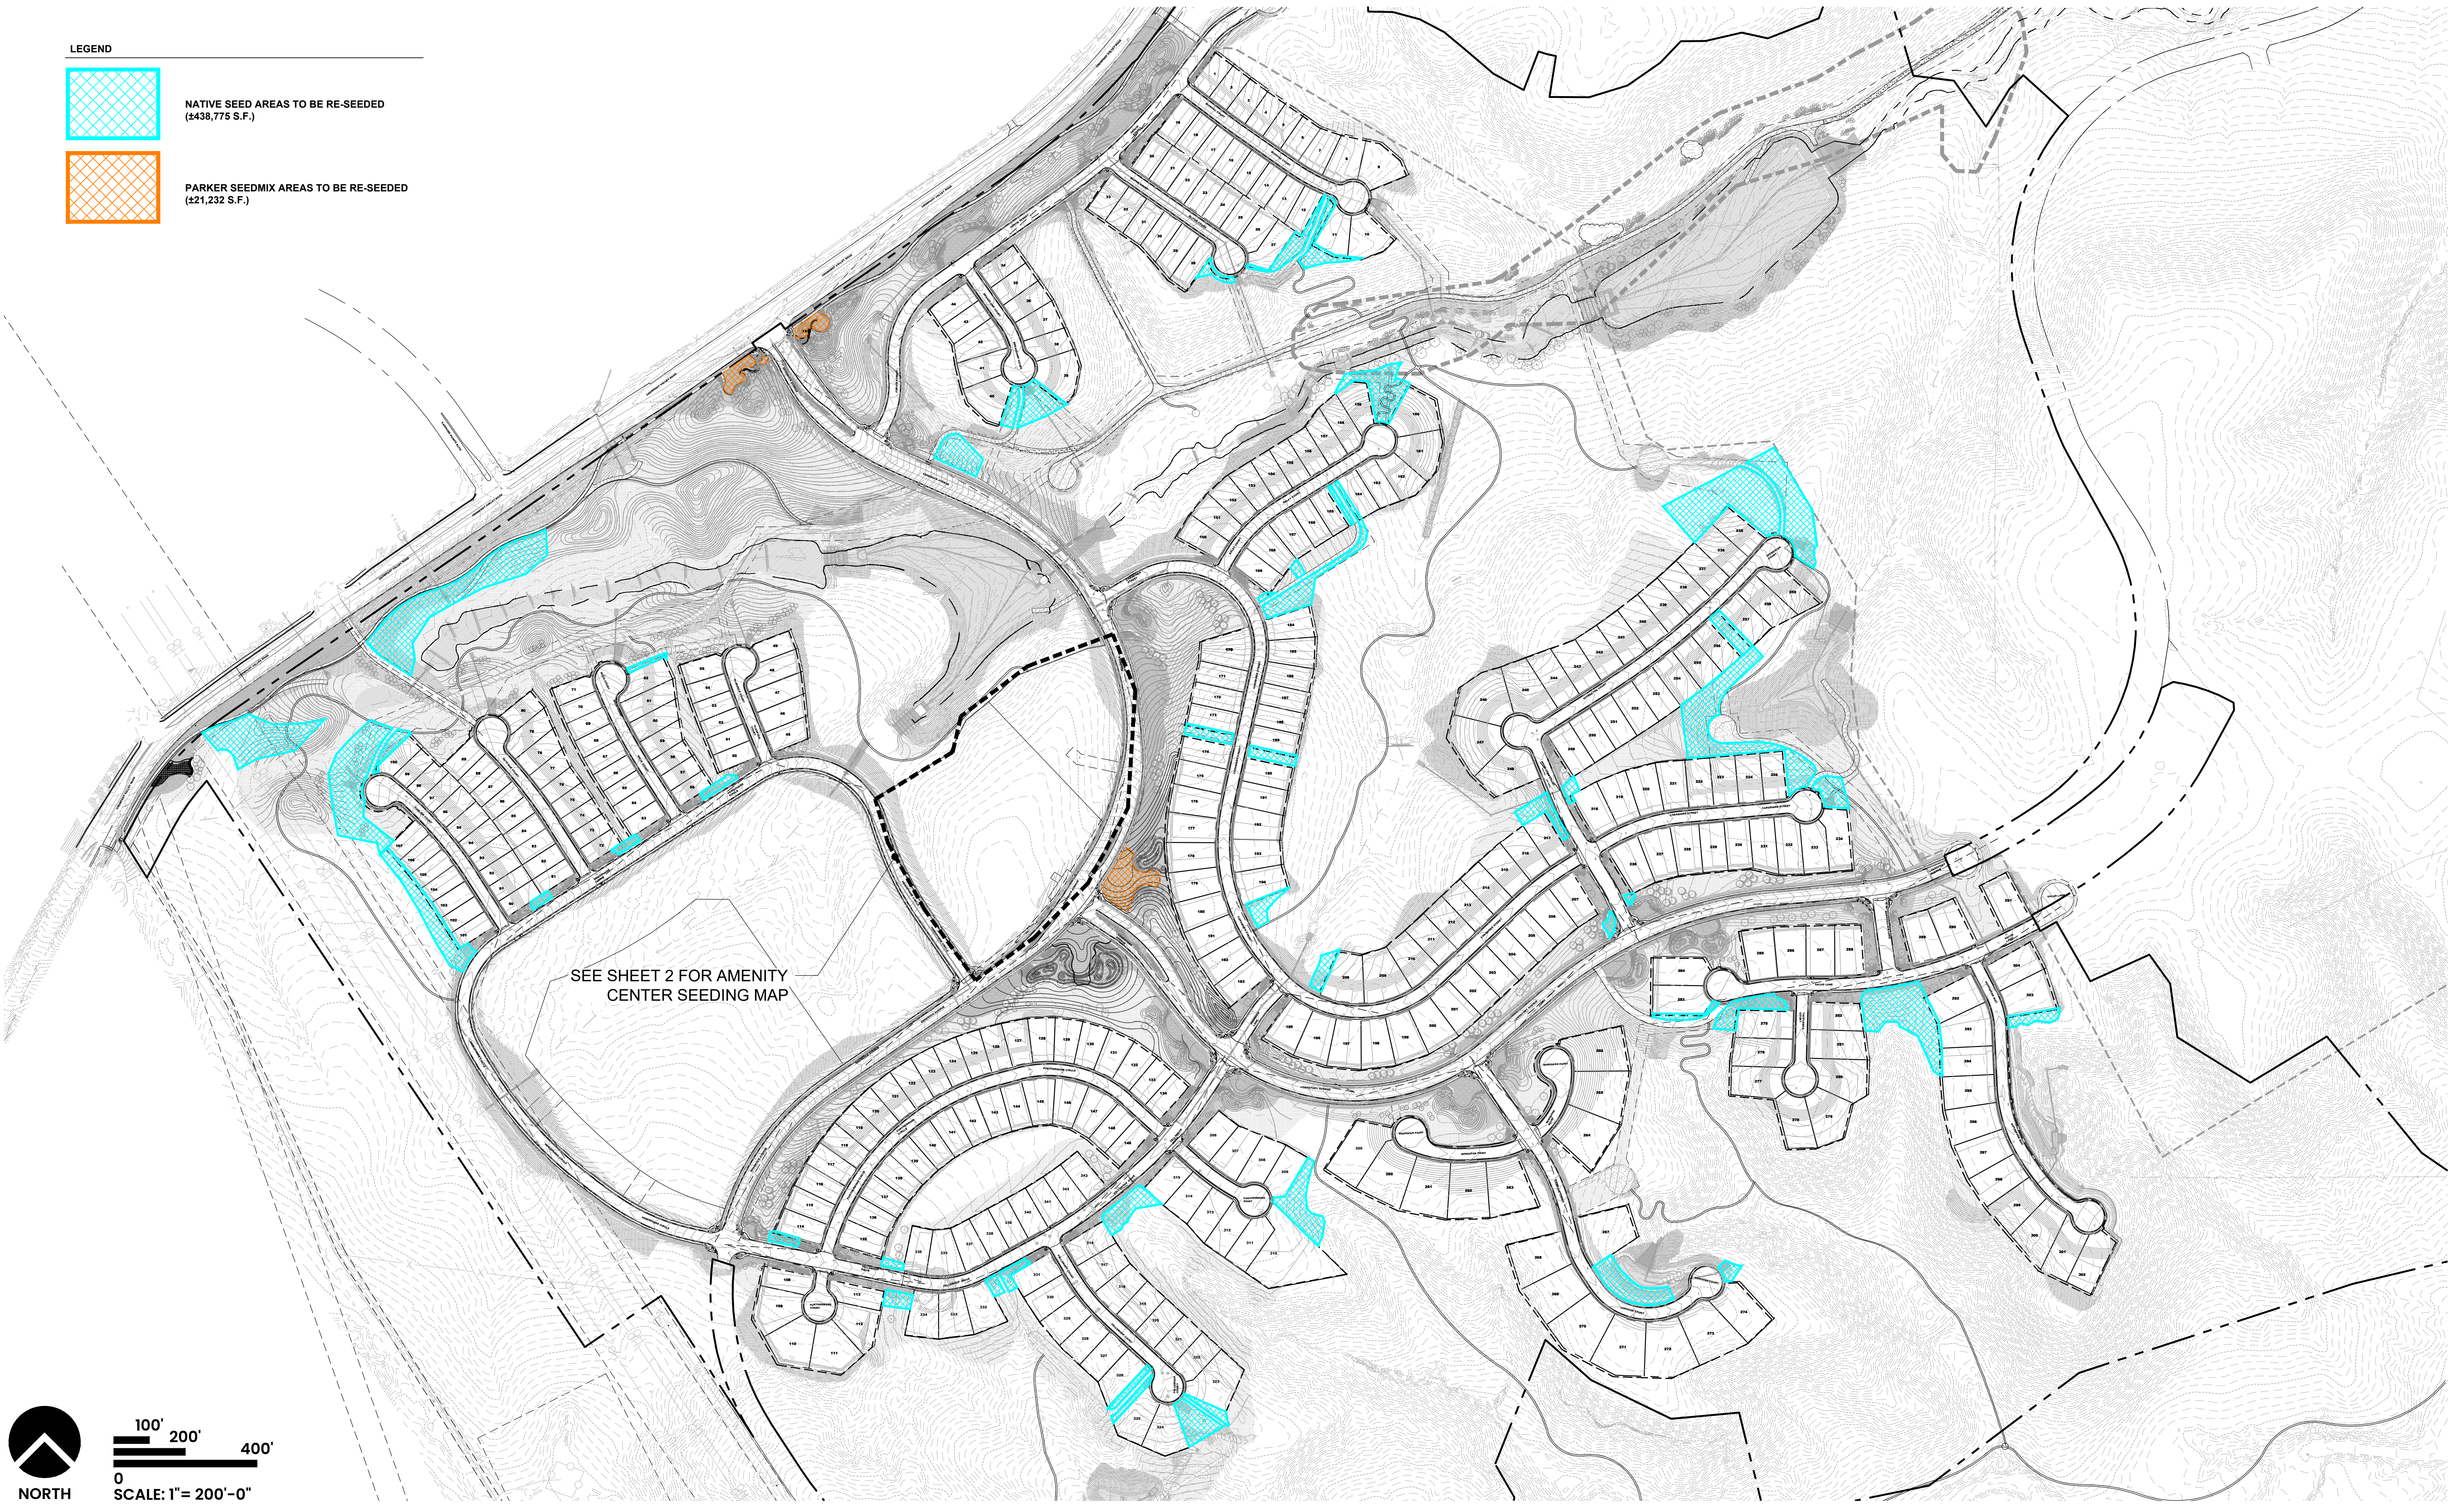

LEGEND

NATIVE SEED AREAS TO BE RE-SEEDED
(±438,775 S.F.)

PARKER SEEDMIX AREAS TO BE RE-SEEDED
(±21,232 S.F.)

100' 200' 400'
0
SCALE: 1" = 200'-0"

LEGEND

 NATIVE SEED AREAS TO BE RE-SEEDED
(± 200,272 S.F.)